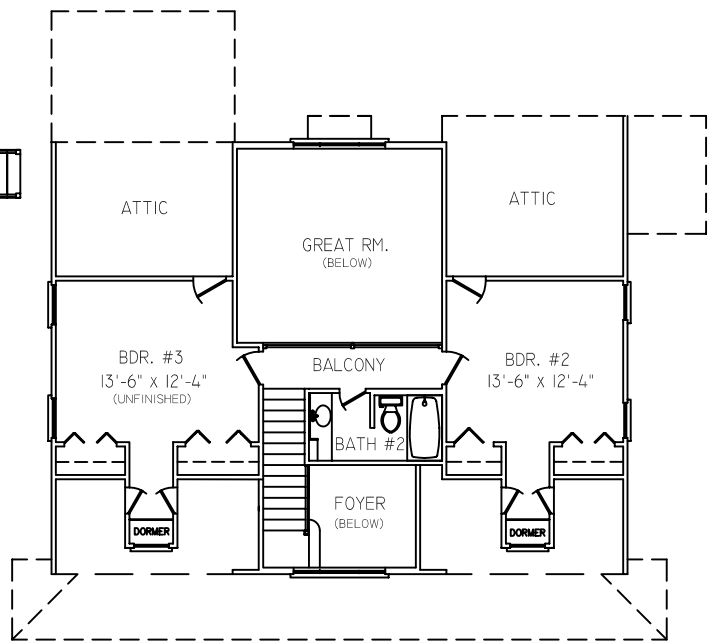

# CAROLINA

IRC CODE

PLAN # 1894  
1894 SQ. FT.

HOUSE PLANS, INC.  
(843) 766 - HOME (4663)

FRONT ELEVATION

FIRST FLOOR  
1534 SF

SECOND FLOOR  
360 SF (FINISHED)  
266 SF (UNFINISHED)  
626 SF (TOTAL)