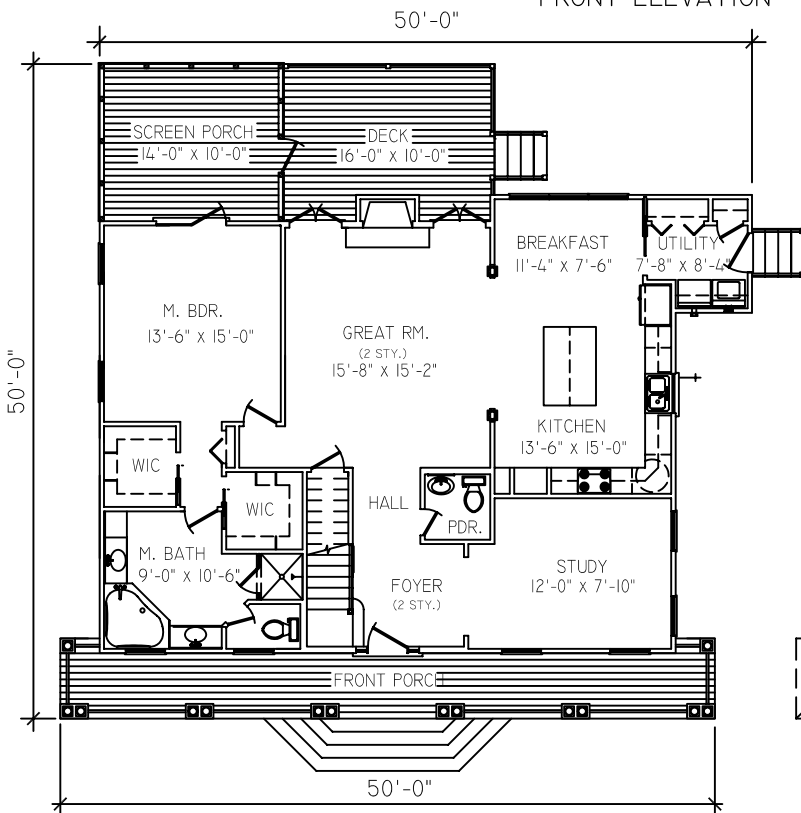

# CAROLINA

IRC CODE

PLAN # 1894  
1894 SQ. FT.

HOUSE PLANS, INC.  
(843) 766 - HOME (4663)

FRONT ELEVATION

FIRST FLOOR  
1534 SF

SECOND FLOOR  
360 SF (FINISHED)  
266 SF (UNFINISHED)  
626 SF (TOTAL)