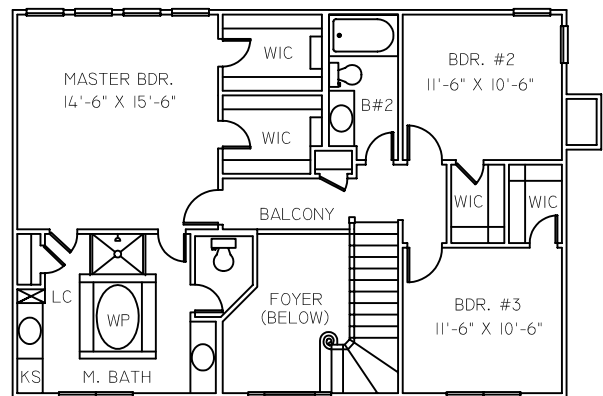

CAROLINA

PLAN # 2098 C
2098 C SQ. FT.

HOUSE PLANS, INC.

766-HOME (4663)

659 ST. ANDREWS BLVD., CHARLESTON, S.C. 29407