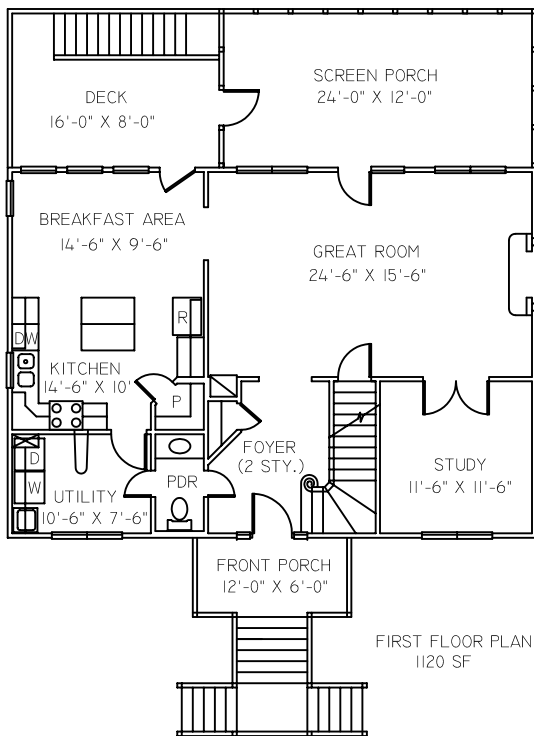

CAROLINA

PLAN # 2098 C
2098 C SQ. FT.

HOUSE PLANS, INC.

766-HOME (4663)

659 ST. ANDREWS BLVD., CHARLESTON, S.C. 29407